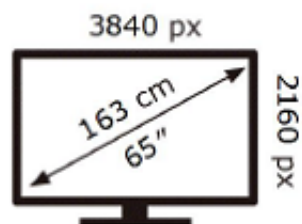

ENERG

SAMSUNG

QE65Q65TAU

137 kWh/1000h

ABCDEF **G**

151 kWh/1000h

2019/2013